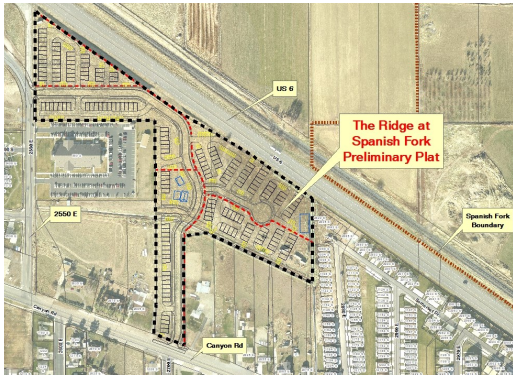

The Ridge at Spanish Fork

File Name: The Ridge at Spanish Fork

Applicant: Jesse Brimhall

Number of Lots: 166

Address: 2700 East Canyon Road

Application Date: 2/20/2014

Preliminary Plat Application

14.3 Acres