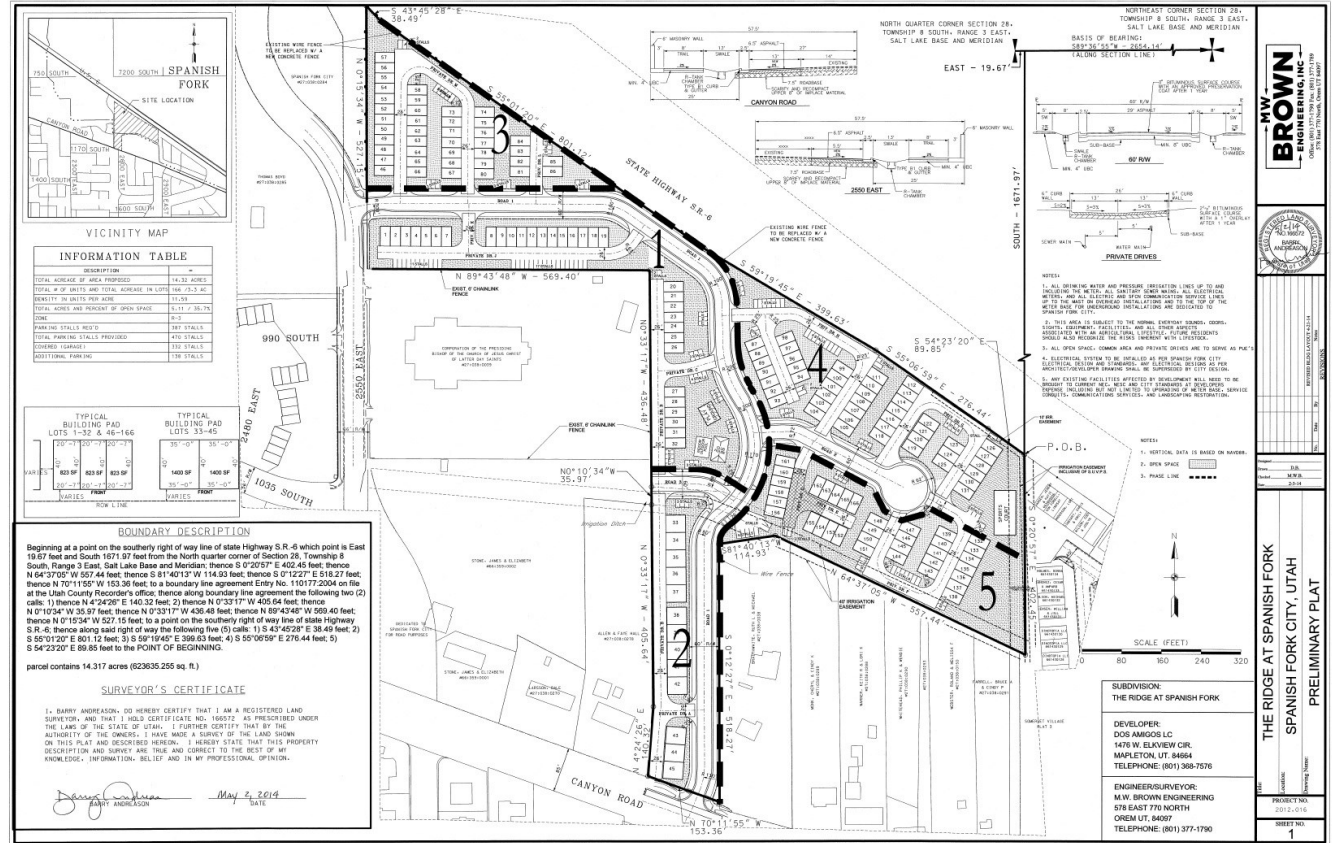

The Ridge at Spanish Fork

File Name: The Ridge at Spanish Fork

Applicant: Jesse Brimhall

Number of Lots: 166

Address: 2700 East Canyon Road

Application Date: 2/20/2014

Preliminary Plat Application

14.3 Acres

File #: 14-000132

Permit #: PP14-000001

Application Approved: 5/6/2014